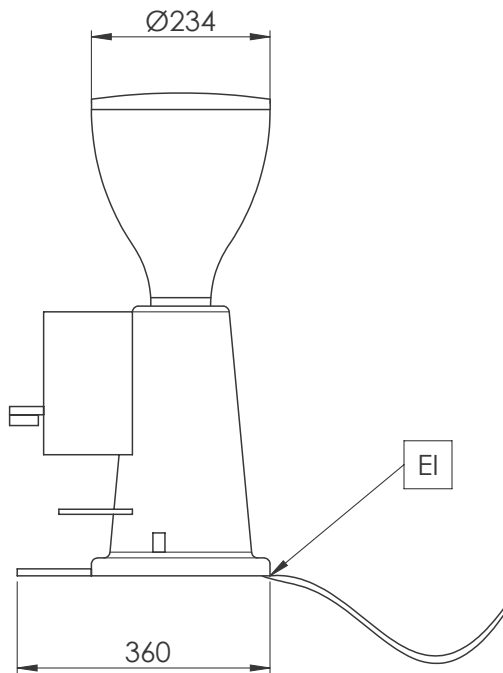

Coffee System
Doser Coffee Grinder, Flat 75 mm

ITEM # _____

MODEL # _____

NAME # _____

SIS # _____

AIA # _____

602544 (GRND700)

Doser Coffee Grinder, flat,
75mm

Front

Side

Electrolux
PROFESSIONAL

Coffee System Doser Coffee Grinder, Flat 75 mm

Electric

Supply voltage:	230 V/1N ph/50/60 Hz
Electrical power max:	0.8 kW
Plug type:	CE-SCHUKO

Key Information:

Net weight:	15.5 kg
Shipping weight:	18 kg
Shipping height:	880 mm
Shipping width:	440 mm
Shipping depth:	510 mm
Shipping volume:	0.2 m ³