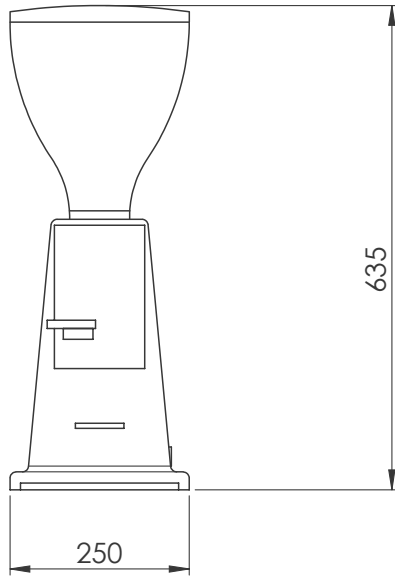

Coffee System
Doser Coffee Grinder, Flat 75 mm

ITEM # _____

MODEL # _____

NAME # _____

SIS # _____

AIA # _____

602544 (GRND700)

Doser Coffee Grinder, flat,
75mm

Front

Side

Electrolux
PROFESSIONAL

Coffee System Doser Coffee Grinder, Flat 75 mm

Electric

Supply voltage:	230 V/1N ph/50/60 Hz
Electrical power max:	0.8 kW
Plug type:	CE-SCHUKO

Key Information:

Net weight:	15.5 kg
Shipping weight:	18 kg
Shipping height:	880 mm
Shipping width:	440 mm
Shipping depth:	510 mm
Shipping volume:	0.2 m ³